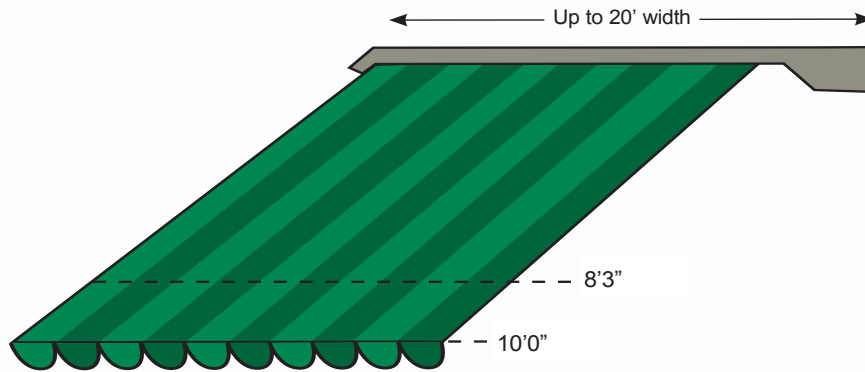

The Perfect Day. Engineered Perfectly.™

The Sunflair

Retractable Patio Awning

Custom Sizes

Projection 8'3" or 10'
Widths from 10' to 20' - made to the inch

Frame Color

Armorcoated™ frame in white

Fabric Selection