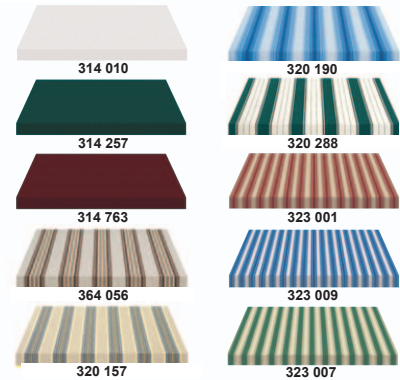

Fabric Selection

10 colorfast striped and solid awning fabric choices

Product Warranties

5 YEARS FRAME   **5 YEARS FABRIC**   **5 YEARS MOTOR**

Testing

facility and awning
TUV tested and approved

Customer Service

individual awning ID
number for
instant service

Standard Features

two PVC
protected
arm cables

mounting hardware
for wall, ceiling,
or roof location

Optional Features

wireless motor
operation

wireless remote
controls and
auto sensors

one-piece
aluminum hood
with weather seal

The Perfect Day. Engineered Perfectly.™