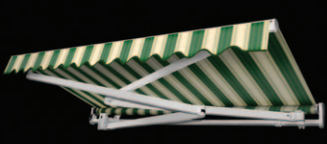

Standard Features

arm folding
for narrow widths
and large projections