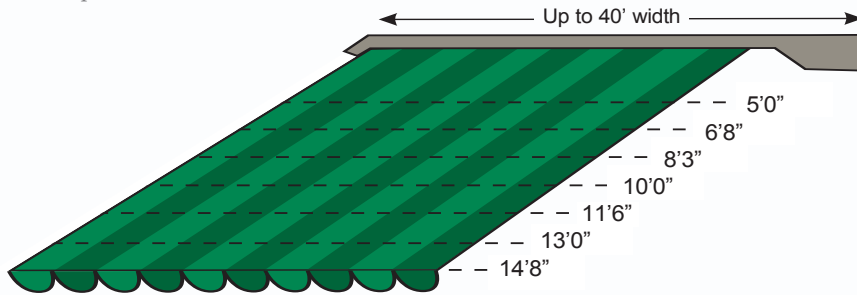

The Perfect Day. Engineered Perfectly.™

The Sunesta

Retractable Patio Awning

Custom Sizes

Projection up to 14'8"
Widths up to 40' - made to the inch

smart

Frame Colors

Armorcoated™ frames for superior durability