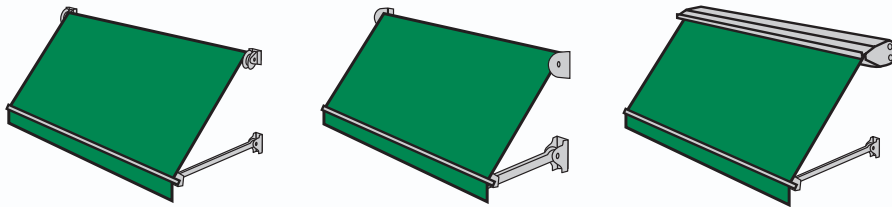

# The Sundrop Retractable Window Awning

## Customized Window Awnings That Offer Complete Sun Control

Sun or shade – it's your choice with the Sundrop awning. With the widest variety of styles, colors and options to choose from, the Sundrop offers a functional and versatile approach to sun protection for your home.

# The Sundrop Retractable Window Awning

**Small**

Width  
from 2' up to 13'

Projection  
from 24" up to 40"

**Large**

Width  
from 2' up to 24'

Projection  
from 24" up to 60"

**Cassette**