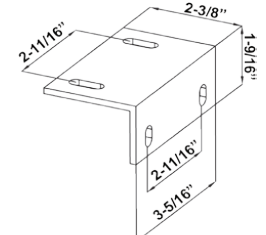

The Sunplus™

Custom sizes up to 16'W x 23'P

For Open Areas or Existing Structures

The Sunplus takes the great benefits of the Suncover and adds rain protection by way of built in gutters and the ability to be applied to open areas.

The Suncover™

Custom sizes up to 16'W x 23'P

The Sunplus™

Custom sizes up to 16'W x 23'P

The Suncover™ rail must be installed onto an existing structure. There will be a space between the rail and fabric.

The rail gutter is the Sunplus™ difference. It provides rain run-off, additional mounting strength and sun protection. The Sunplus may be supported by the uprights at the front end only.

Suncover or Sunplus Mounting Options

Distance Bracket Mounting

Reveal Bracket Mounting

Sunplus Mounting Options

Upright Mounts available in 8 foot height & 16 foot height

Wall Mount

Standard Features

wireless remote controls and auto sensors

wireless motor operation