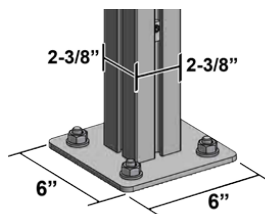

The rail gutter is the Sunplus™ difference. It provides rain run-off, additional mounting strength and sun protection. The Sunplus may be supported by the uprights at the front end only.

Suncover or Sunplus Mounting Options

Distance Bracket Mounting

Reveal Bracket Mounting

Sunplus Mounting Options

Upright Mounts available in 8 foot height & 16 foot height

Wall Mount

Standard Features

wireless remote controls and auto sensors

wireless motor operation