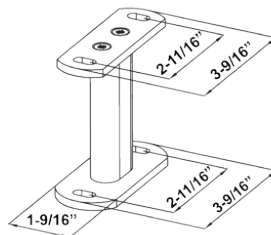

Distance Bracket Mounting