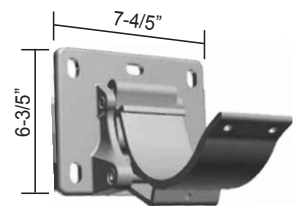

The rail gutter is the Sunplus™ difference. It provides rain run-off, additional mounting strength and sun protection. The Sunplus may be supported by the uprights at the front end only.

Suncover or Sunplus Mounting Options

Distance Bracket Mounting

Reveal Bracket Mounting

Sunplus Mounting Options

Upright Mounts available in 8 foot height & 16 foot height

Wall Mount

Standard Features

wireless remote controls and auto sensors

wireless motor operation