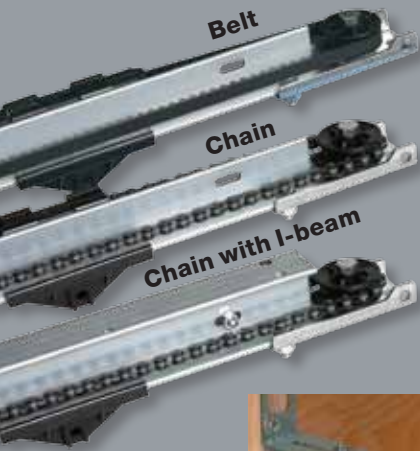

Eco-Friendly

Efficient design results in ongoing energy savings.

Ultra-Smooth and Quiet Operation

Variable speed operation delivers ultra-smooth, quiet performance, increasing long-term reliability.

Belt Drive or Chain Drive

Choose from our exceptionally quiet belt drive or our solid-performing chain drive.

Safety First, Safety Always

If the obstacle-sensing beam is crossed when the door is closing, the door reverses to fully open.

Park or Reverse Door

To permit both ventilation and access, the garage door can be stopped and parked during either upward or downward travel.

Secure, Responsive Remote Control

Apple Door remote controls operate over a long range and employ high-security technology.

Deluxe Wall Station

All controls are large, clearly marked and illuminated (door UP/DOWN control, courtesy light switch, and vacation mode).

Automatic Courtesy Light

A built-in 100W MAX light illuminates the garage for five minutes every time the operator is used.

Easy Door Release

When you need to open or close the garage door manually, simply release the operator's quick-disconnect trolley.

Assurance Through Self Checks

The operator's self-diagnostic system continually checks to see whether everything is working properly. In the unlikely event of a problem, it will pinpoint the trouble and let you know by flashing the courtesy light. You can often solve the problem on the spot with a call to Apple Door.

WARRANTY INFORMATION

Lifetime warranty on motor and belt, 10 years mechanical and 3 years electronics

Apple Door, the Leader

In addition to providing a top-quality line of residential garage door operators, Apple Door is the leading source of residential and commercial garage doors, serving homeowners and businesses all over Virginia since 1973.

Visit us at:
www.appledoor.com

Richmond - Waynesboro - Williamsburg - Fredrickburg - Chesapeake

1-800-277-3667

www.appledoor.com