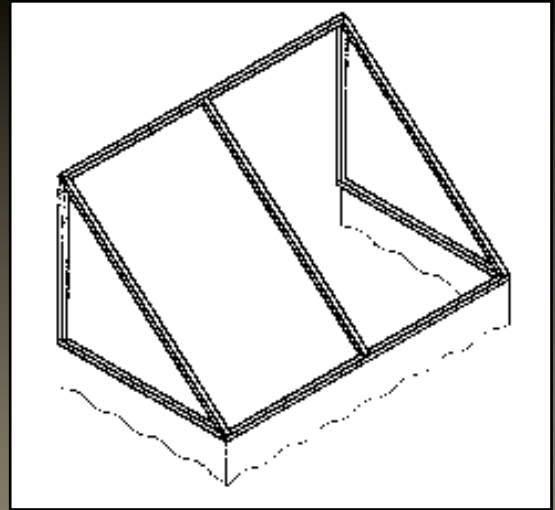

Shed Awning

The **Shed Awning** is a traditional style unit used to accent entrances and windows as well as protect customers from weather. This awning can easily accommodate graphics on both the body and the valance and is used extensively to create brand awareness and visibility.

DURASOL
AWNINGS
Your Total Shading Solution™

800.444.6131 • www.durasol.com
38 Pond Lane, Suite B • Middlebury, VT 05753

Shed Awning

Welded Valance

Loose Valance

PRODUCT OVERVIEW *	
Primary Application: Windows and Doors	
Width Range	4' - 25'
Drop & Projection Range	Up to 10'
Frame	Welded stationary awning
Frame Finish	Standard mill finish aluminum, alternate mill finish 1" galvanized steel
Mounting Options	Wall surface
Fabric Options	100% Acrylic Fabric colors, alternate vinyl fabrics available
Warranty	10 Years - Framework 5 Years - Powder Coated Frame 5 Years - Manufacturers Standard Fabric Warranty
Frame Color Options	 (For custom colors call for a quotation)