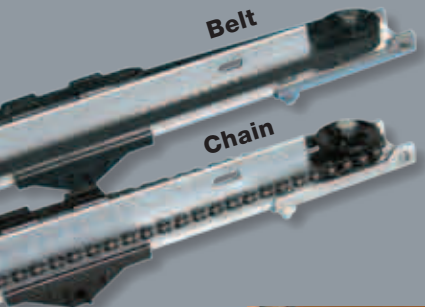

Deluxe Garage Door Operator

SENTRY

*Rock Solid
Performance*

*The Sentry
includes a multi-function
Wall Station and 3-button
Visor Remote Control*

*Time
Proven
Performance*

- 1/3 HP AC Motors
- Interchangeable Belt or Chain Drive
- 100 Watt Courtesy Light
- Secure Long-Range Remote
- Built-In Diagnostics
- Lifetime Warranty on Motor and Belt

Homeowner's Preferred Operator!

 **pple**
Door Systems

Belt Drive or Chain Drive

Choose from our exceptionally quiet belt drive or our solid-performing chain drive, in T rail configuration

Safety First, Safety Always

If the obstacle-sensing beam is crossed when the door is closing, the door reverses to fully open.

Park or Reverse Door

To permit both ventilation and access, the garage door can be stopped and parked during either upward or downward travel.